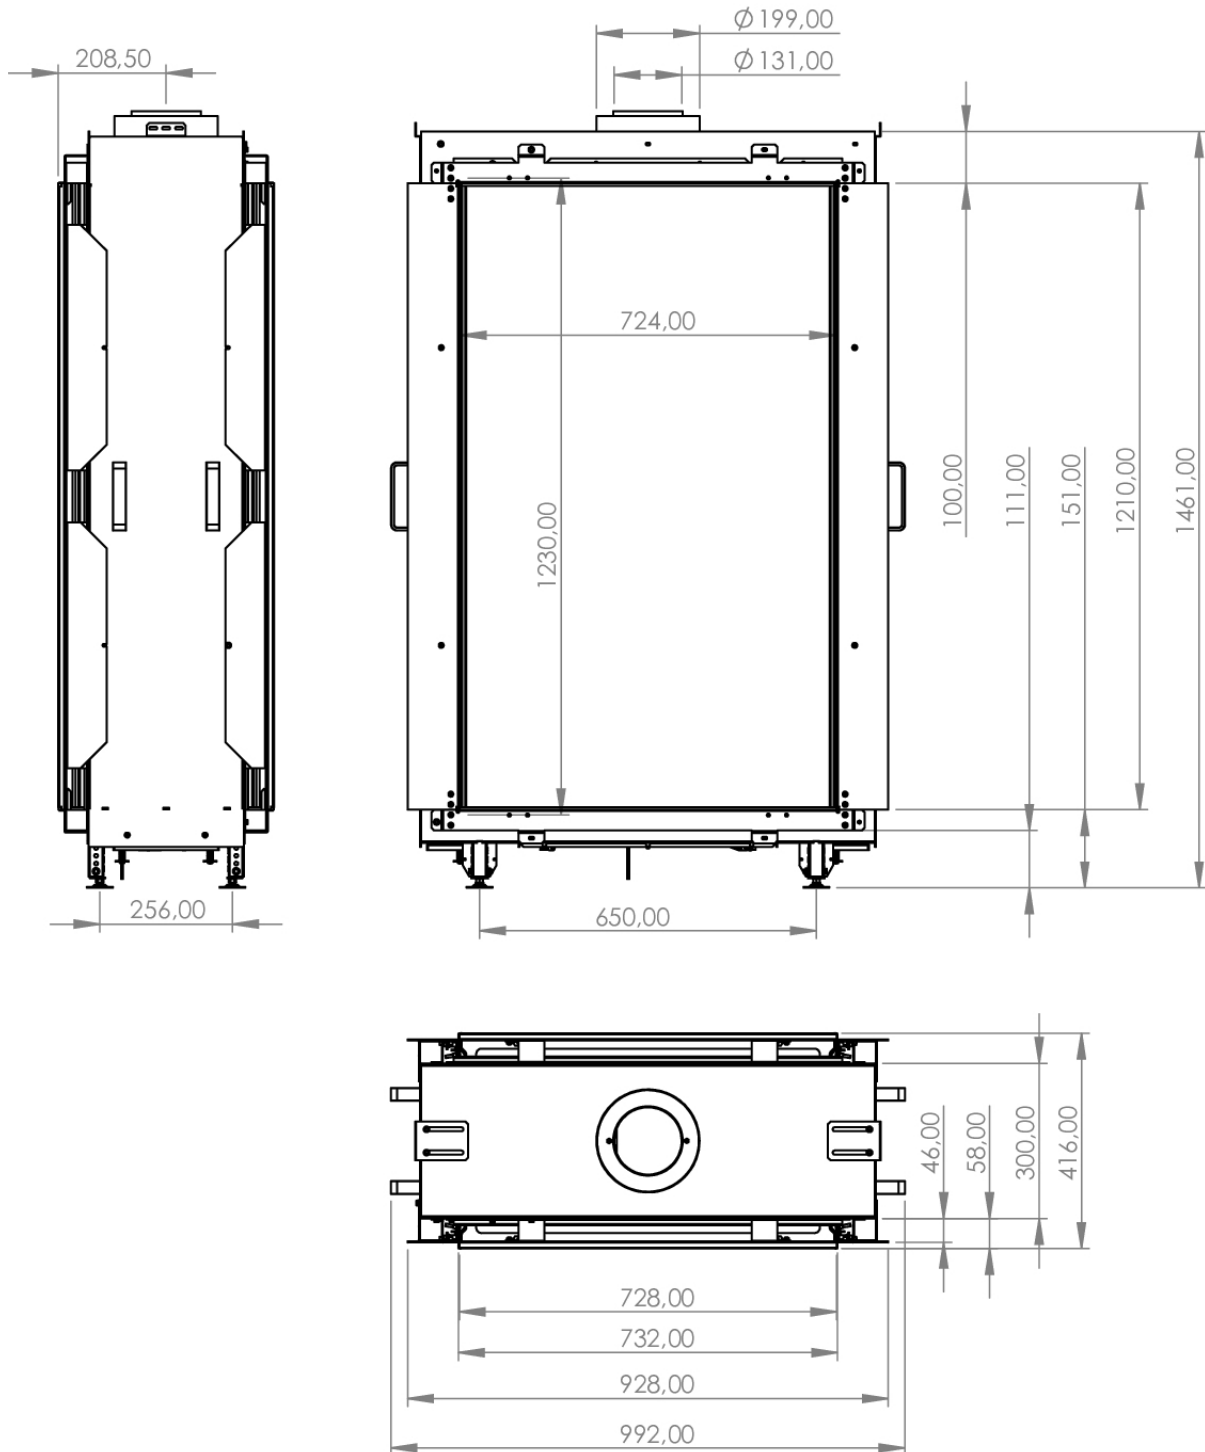

## SKY MEDIUM TUNNEL

### SPECIFICATIONS

Burner(s):	Real Flame Burner
Type of fireplace:	Gas fires
Net natural gas capacity (min-max) G25:	2,5 - 13,0 kW
Net natural gas capacity (min-max) G20:	2,5 - 13,7 kW
Net propane capacity (min-max) G31:	2,5 - 12,5 kW
Efficiency:	89%
Venting ø (mm):	130/200
Black steel:	(Standard)
Black reflective panels:	(Optional)
Remote control:	(standard)
Puck:	(optional)
Operation via app - wifi kit:	(optional)
Connect to home automation:	(optional)
Powerfan:	(optional)
Anti-reflective glass:	(optional)
Access door:	(optional)
Convection grills built-in and surface-mounted:	(optional)
Wall switch:	(optional)
Energy efficiency class:	A
Website:	<a href="https://www.element4.nl/en/fireplace/sky-m-t">https://www.element4.nl/en/fireplace/sky-m-t</a>