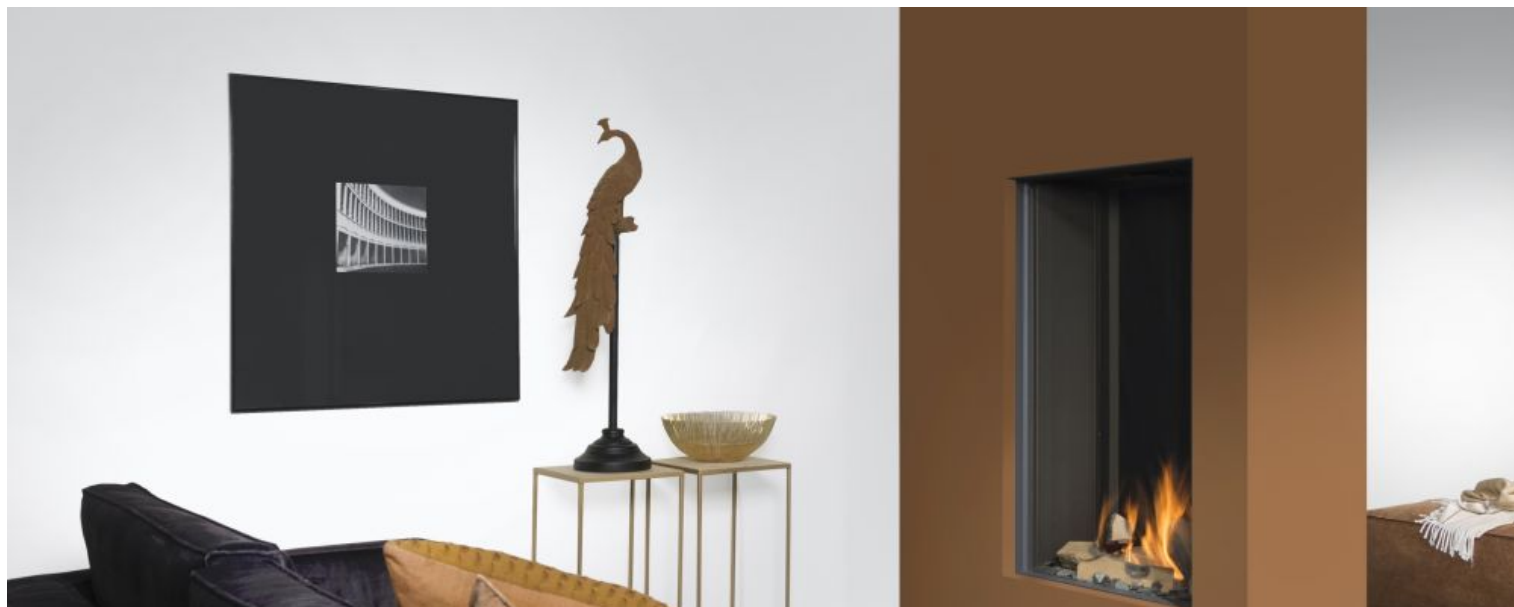

## SKY MEDIUM FRONT

### SPECIFICATIONS

Burner(s):	Real Flame Burner
Type of fireplace:	Gas fires
Net natural gas capacity (min-max) G25:	2,5 - 13.0 kW
Net natural gas capacity (min-max) G20:	2,5 - 13.7 kW
Net propane capacity (min-max) G31:	2,5 - 12.5 kW
Efficiency:	89%
Venting ø (mm):	130/200
Black steel:	(Standard)
Black reflective panels:	(Optional)
Remote control:	(standard)
Puck:	(optional)
Operation via app - wifi kit:	(optional)
Connect to home automation:	(optional)
Powerfan:	(optional)
Anti-reflective glass:	(optional)
Access door:	(optional)
Convection grills built-in and surface-mounted:	(optional)
Wall switch:	(optional)
Energy efficiency class:	A
Website:	<a href="https://www.element4.nl/en/fireplace/sky-m-f">https://www.element4.nl/en/fireplace/sky-m-f</a>